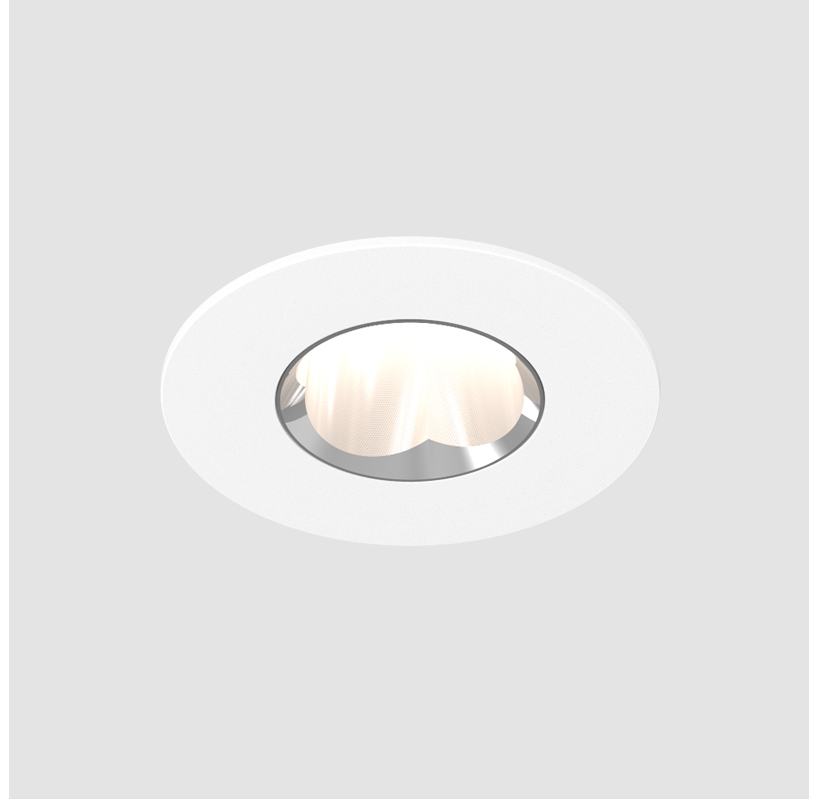

GENERAL

Series: Oiko Pro Round
Subseries: Oiko Pro Round
Brand: Prolicht
Division: Architectural
Mounting Type: Recessed
Mounting Location: Ceiling
Subcategory: Downlight

PHYSICAL

Shape: Round
Diameter (mm): 75
Diameter (in): 2 ¹⁵/₁₆
Height (mm): 43
Height (in): 1 ¹¹/₁₆
Ceiling Thickness (mm): 1 - 25
Ceiling Thickness (in): 1/16 - 1 3/16
Min. Recessing Depth (mm): 50
Min. Recessing Depth (in): 1 ¹⁵/₁₆
Light Distribution: Direct
Diffuser: Lens Pack - Spread Lens / Linear Spread Lens / Honeycomb Louver
Fixture Finish: SSR / BKV / CWI / CRY / HAB / UFT / ITA / RUA / FTG / MYG / LOD / PUS / FRO / FUP / KIA / POP / BLS / SPG / MEY / GOH / GUM / CHC / COM / ABZ / JAG / OBR / MOS / ROR
Fixture Material: Aluminum Die Cast
Cut-out Measurements: 68mm / 2 11/16" Diameter

ELECTRICAL

Lamp Type: LED (Zhaga Standard)
Input Wattage (W): 14
Total Output Wattage (W): 12.7
Dimming: Dali Dimming
Driver Included: No
Driver Location: Recessed Housing
Driver Type: Constant Current - Universal (120Vac only for DALI driver)
Driver Class: Class 2
Input Voltage (V): 120 - 277
Constant Current (MA): 700

LED

Color Temperature (°K): 2700-6500 Tunable White
Max. Delivered Lumen (lm): 1381
Nominal Lumen (lm): 1460
CRI: >93 CRI
Lamp Life (hrs): 50000
Special LEDs offerings: Tunable White

OPTICAL

Reflector°: 62
Adjustability: Fixed

RATINGS AND CERTIFICATIONS

Certified By: Certified for North American Standards
IP rating: IP20